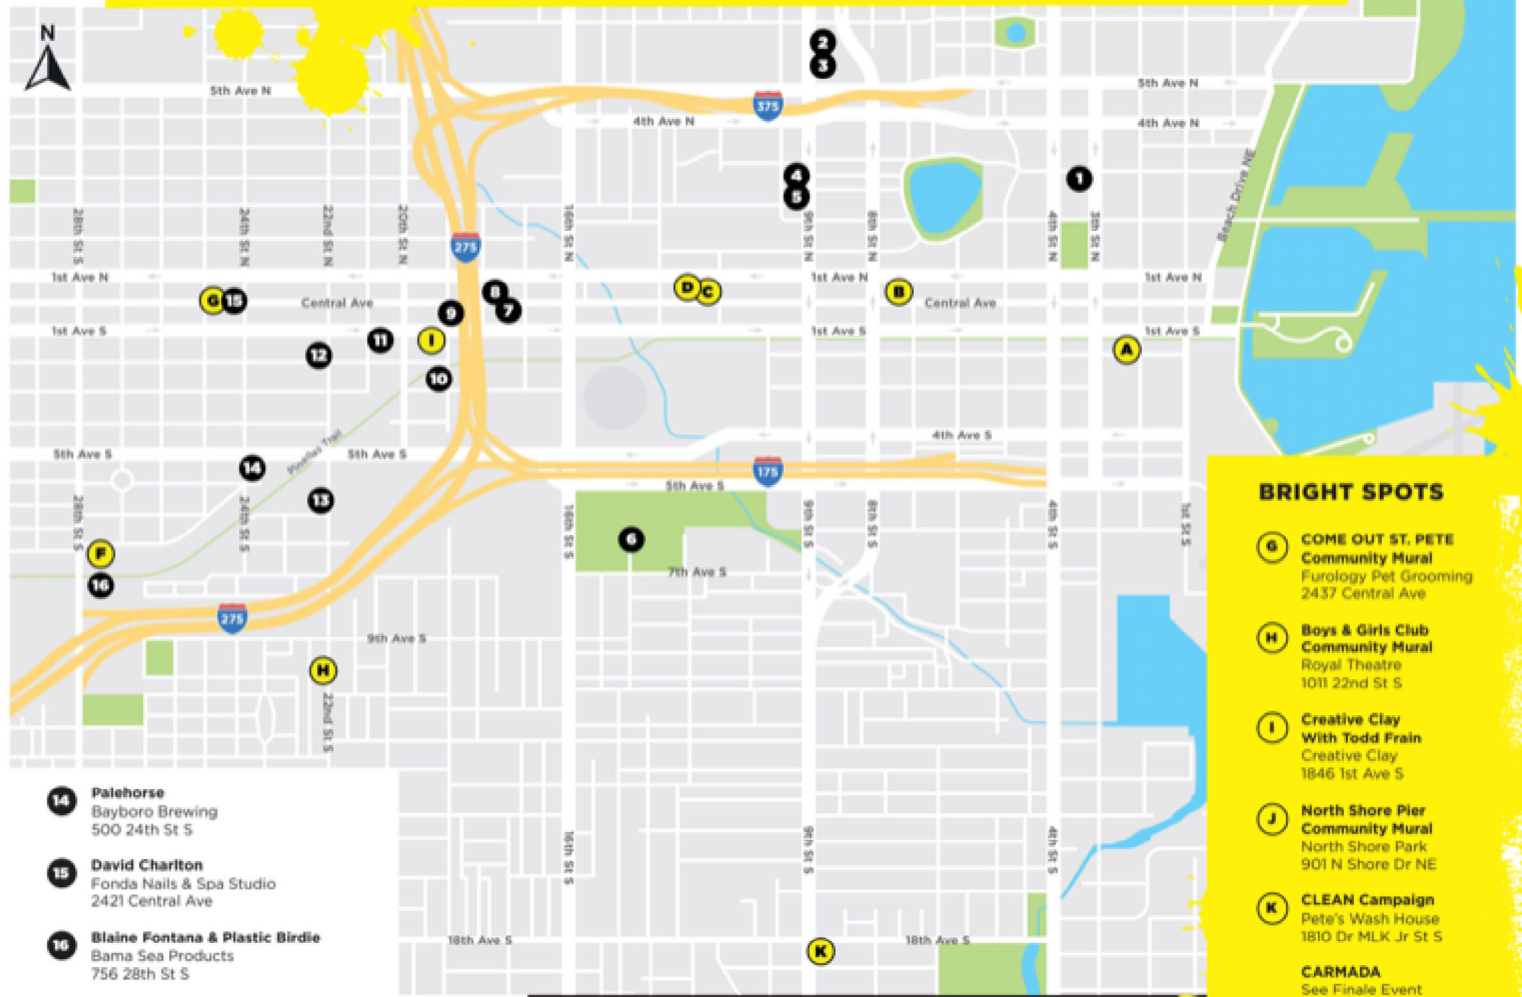

SHINE

2019 Artists & Walls

f @SHINEONSTPETE

- 1 **Vitale Bros.**
First United Methodist Church
300 3rd Ave N
- 2 **Drew Merritt**
Barkett Realty
551 Dr MLK Jr St N
- 3 **Low Bros**
Nova 535
535 Dr MLK Jr St N
- 4 **Taylor White**
Benson Worley Architecture
276 Dr MLK Jr St N
- 5 **Morning Breath**
Coney Island Sandwich Shop
250 Dr MLK Jr St N
- 6 **George Rose**
Campbell Park Recreation Center
601 14th St S
- 7 **Taj Tenfold**
FRSTeam by Rogers
1720 Central Ave
- 8 **Jimmy Breen & Anthony Freese**
1701 Grand Central
1701 Central Ave
- 9 **Paola Delfin**
Morph
1833 1st Ave S
- 10 **Leo Gomez**
Ice House of St. Petersburg
1955 3rd Ave S
- 11 **SHOK-1**
Founders Professional
2038 1st Ave S
- 12 **Reda3sb**
Hell's Bells Crossfit
131 22nd St S
- 13 **Princess Smith**
Warehouse Arts District Annex
593 22nd St S

EVENTS

- A **10/18 Reveal: Emerge**
Station House
260 1st Ave S
- B **10/19 BURN: Morean Street Party**
Morean Arts Center
719 Central Ave
- C **10/20 JR's "Inside Out" Screening**
Intermezzo Coffee & Cocktails
1111 Central Ave
- D **10/22 Green Bench Drafts: Morning Breath**
Green Bench Brewing Co.
1133 Baum Ave N
- E **10/26 Get Trashed Beach Cleanup**
North Shore Beach
901 North Shore Dr NE
- F **10/26 Grand Finale Event With INSIDE OUT**
The Factory St. Pete
28th St S and Fairfield Ave S

BRIGHT SPOTS

- G **COME OUT ST. PETE**
Community Mural
Furology Pet Grooming
2437 Central Ave
 - H **Boys & Girls Club**
Community Mural
Royal Theatre
1011 22nd St S
 - I **Creative Clay**
With Todd Frain
Creative Clay
1846 1st Ave S
 - J **North Shore Pier**
Community Mural
North Shore Park
901 N Shore Dr NE
 - K **CLEAN Campaign**
Pete's Wash House
1810 Dr MLK Jr St S
- CARMADA**
See Finale Event